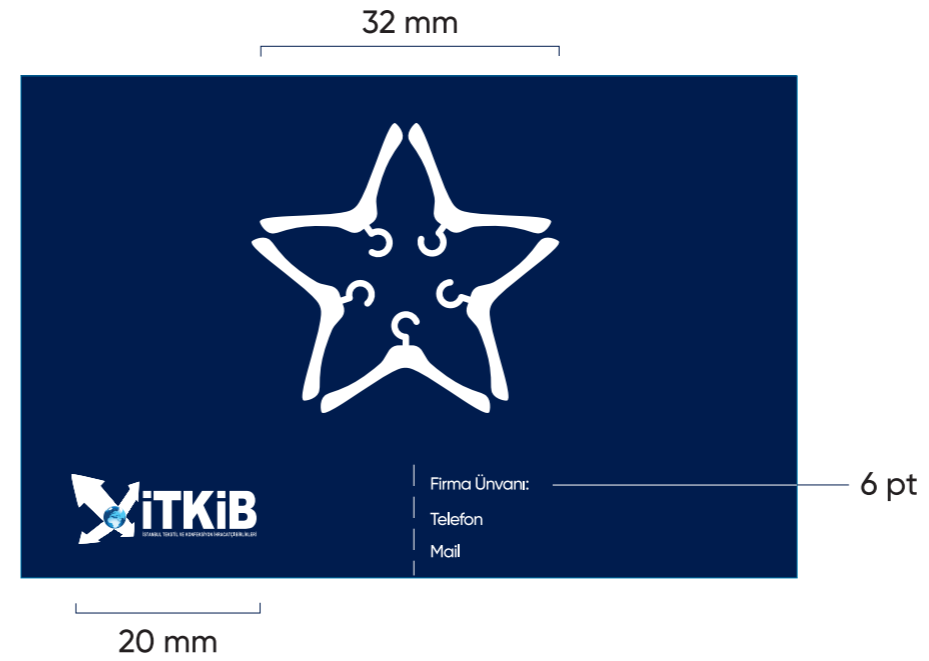

### Buket Zarf

BOYUT: 220mm x 110mm

**Torba Zarf**

BOYUT: 170mm x 250mm

**Torba Zarf**

BOYUT: 240mm x 320mm

**Torba Zarf**

BOYUT: 330mm x 450mm

### Yatay Kartvizit

BOYUT: 85mm x 55mm

### Dikey Kartvizit

BOYUT: 55mm x 85mm

**A5 Bloknot**

BOYUT: 148mm x 210mm

210 mm

148 mm

**A5 Bloknot**

BOYUT: 148mm x 210mm

210 mm

148 mm

**A5 Bloknot İç Sayfalar**  
BOYUT: 148mm x 210mm

The image shows a template for an A5 notebook page. The page is rectangular with a width of 148 mm and a height of 210 mm. It features a header section at the top left containing the iHKiB logo and the text "İSTANBUL HAZIR GİYİM & KONFEKSİYON İHRACATÇILARI BİRLİĞİ". To the right of the header, there is a dotted line indicating a space for a signature or date. The main body of the page is ruled with horizontal lines, providing space for writing. The dimensions are indicated by a vertical line on the left side labeled "210 mm" and a horizontal line at the bottom labeled "148 mm".