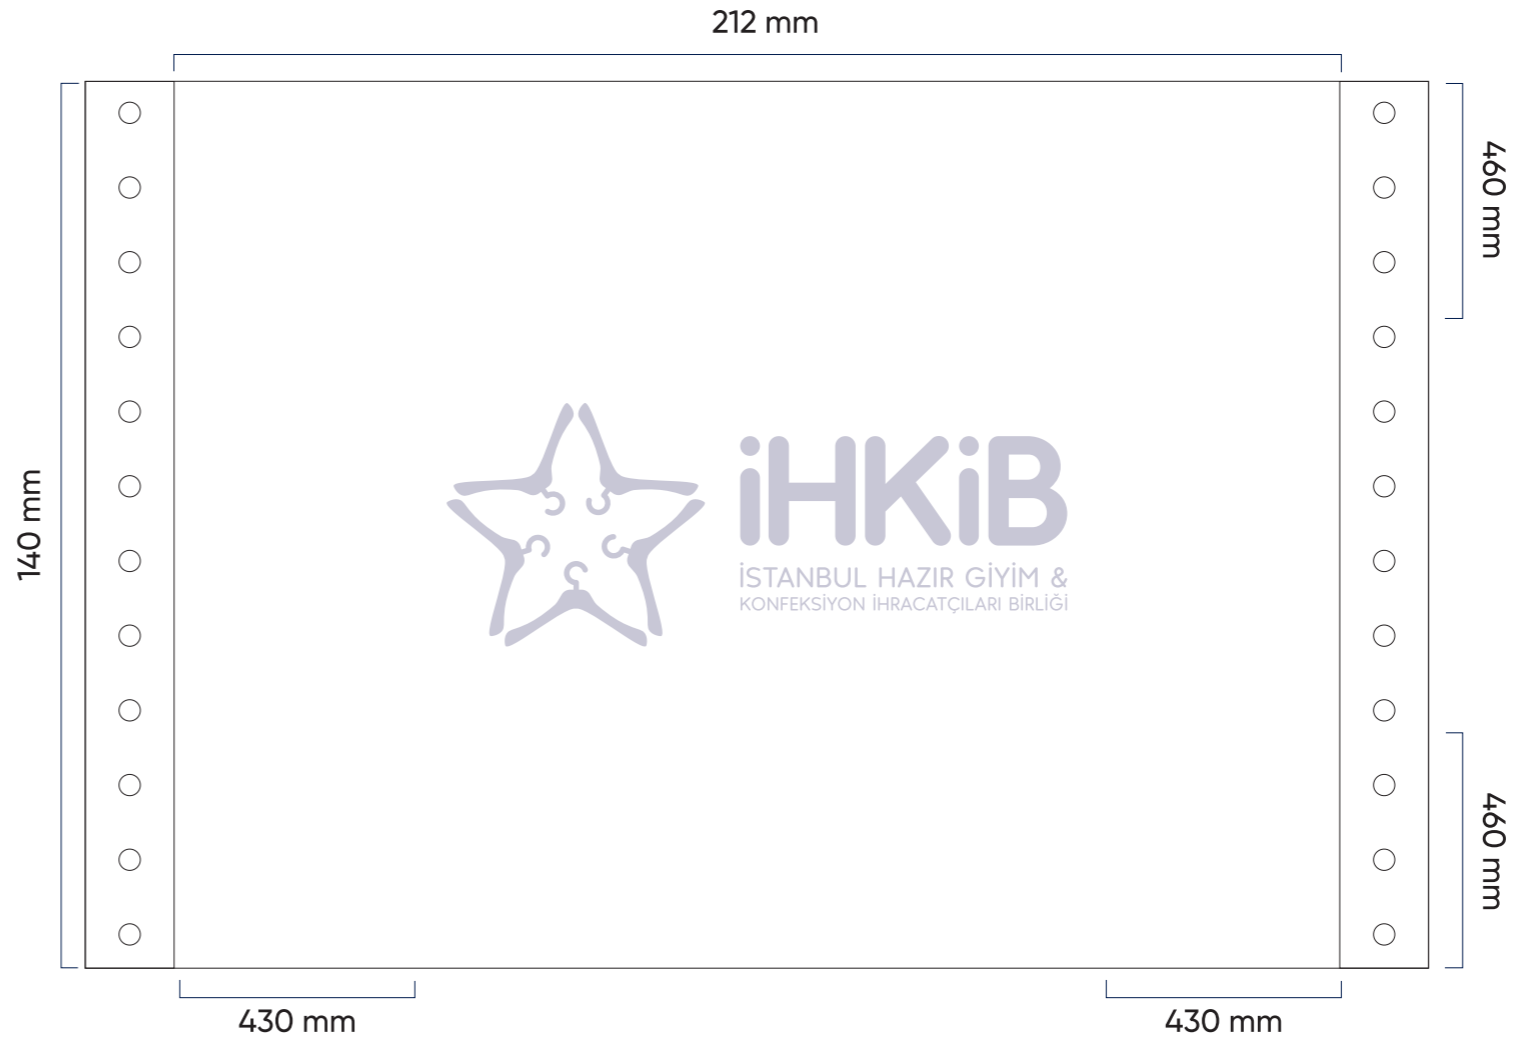

Sürekli Form

Otokopili Kağıt 1 Asıl Beyaz, 2 Kopya Mavi ve Sarı

BOYUT: 212mm x 140mm