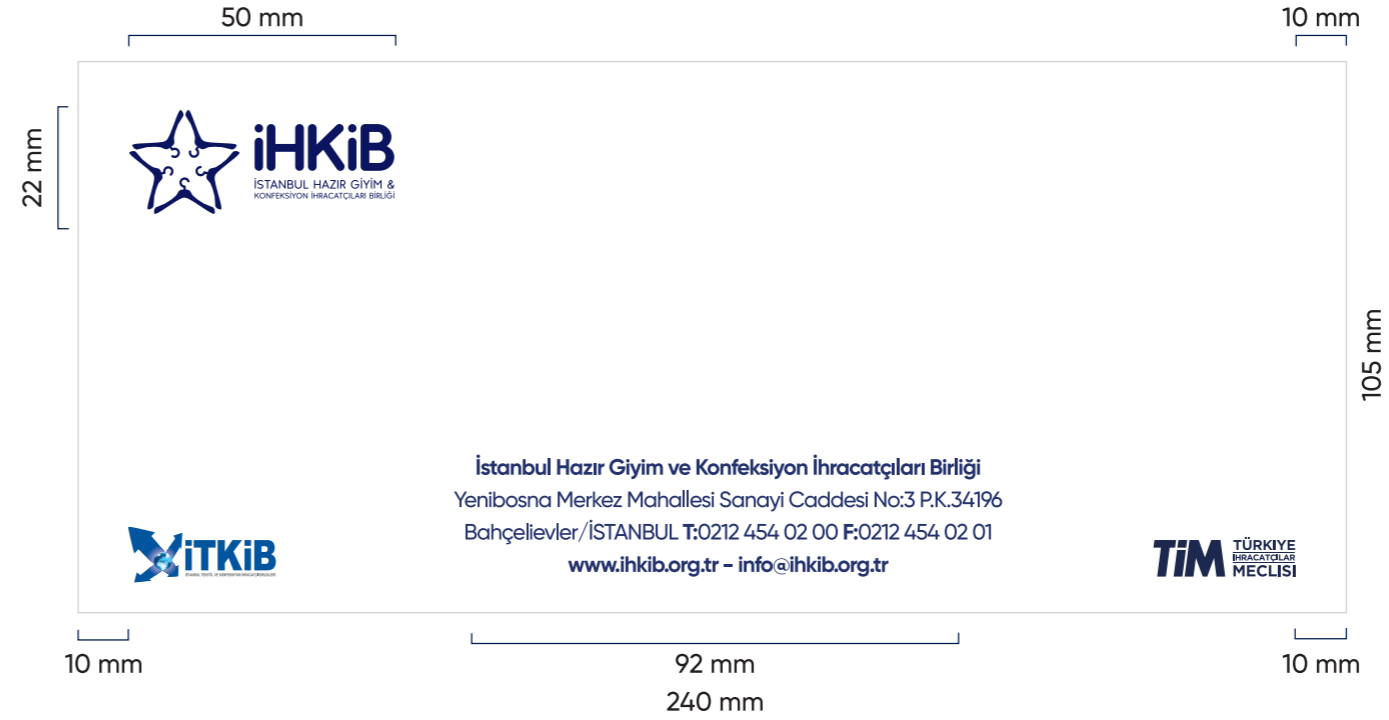

## METİN ALANLARI YAZI KARAKTERİ

Light

Regular

**Poppins****Bold****Black****iHKiB**

- İSTANBUL HAZIR GİYİM &amp; KONFEKSİYON İHRACATÇILARI BİRLİĞİ

**BASILI  
ÖĞELER**

**Antetli Kağıt**

BOYUT: 297mm x 210mm

### Diplomat Zarf

BOYUT: 240mm x 105mm

### Dikey Kartvizit

BOYUT: 55mm x 85mm

**A5 Bloknot**

BOYUT: 148mm x 210mm

210 mm

148 mm

**A5 Bloknot**

BOYUT: 148mm x 210mm

210 mm

148 mm

**A5 Bloknot İç Sayfalar**  
BOYUT: 148mm x 210mm

The image shows a template for an A5 notebook page. The page is rectangular with a width of 148 mm and a height of 210 mm. It features a header section at the top left containing the iHKiB logo and the text "İSTANBUL HAZIR GİYİM & KONFEKSİYON İHRACATÇILARI BİRLİĞİ". To the right of the header, there is a dotted line indicating a space for a signature or date. The main body of the page is ruled with horizontal lines, providing space for writing. The dimensions are indicated by a vertical line on the left side labeled "210 mm" and a horizontal line at the bottom labeled "148 mm".