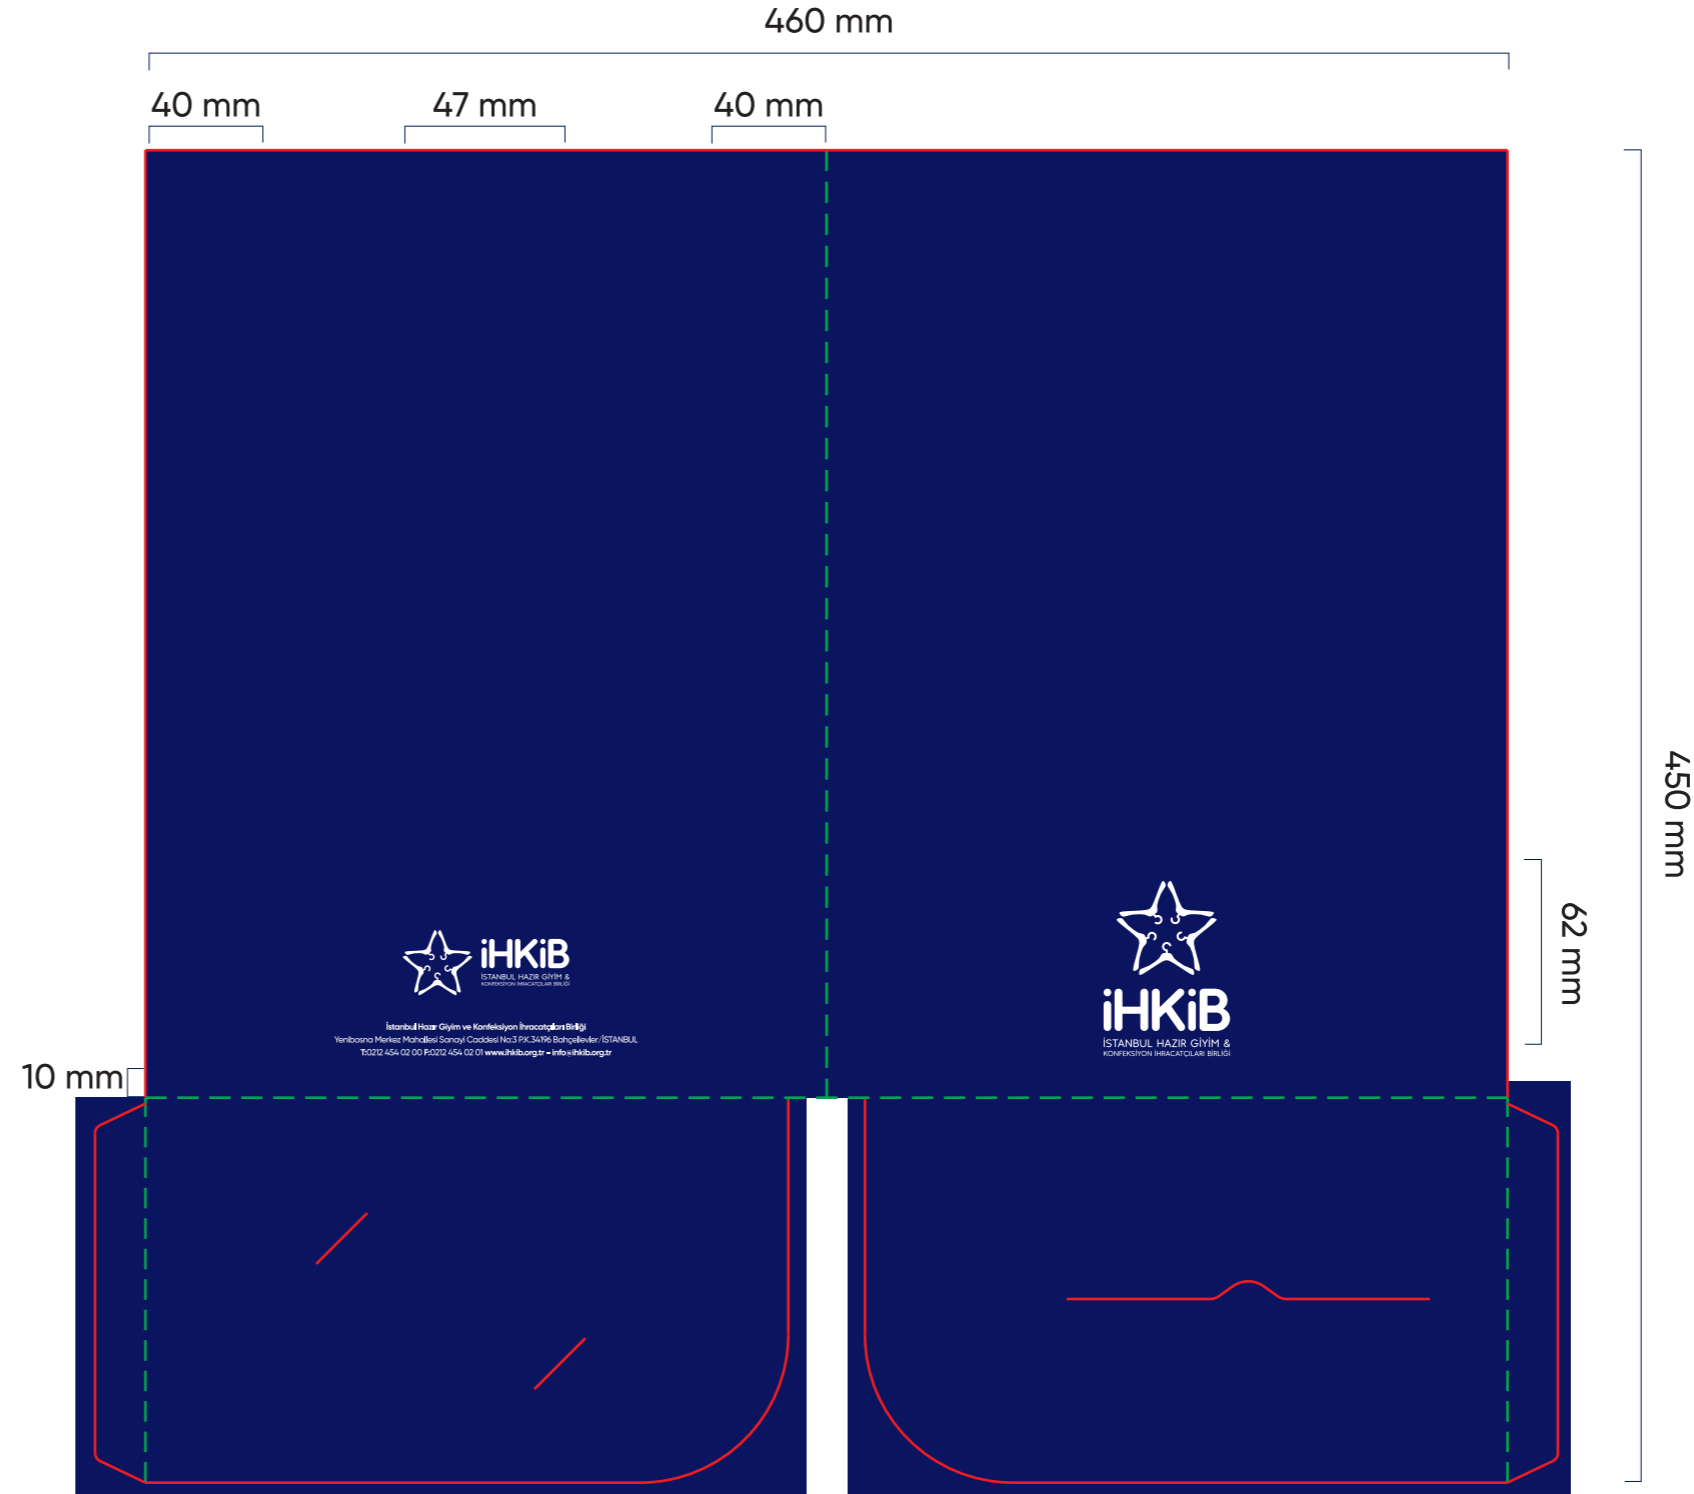

### Yatay Kartvizit

BOYUT: 85mm x 55mm

### Dikey Kartvizit

BOYUT: 55mm x 85mm

**A5 Bloknot**

BOYUT: 148mm x 210mm

210 mm

148 mm

**A5 Bloknot**

BOYUT: 148mm x 210mm

210 mm

148 mm

**A5 Bloknot İç Sayfalar**  
BOYUT: 148mm x 210mm

The image shows a template for an A5 notebook page. The page is rectangular with a width of 148 mm and a height of 210 mm. It features a header section at the top left containing the iHKiB logo and the text "İSTANBUL HAZIR GİYİM & KONFEKSİYON İHRACATÇILARI BİRLİĞİ". To the right of the header, there is a dotted line indicating a space for a signature or date. The main body of the page is ruled with horizontal lines, providing space for writing. The dimensions are indicated by a vertical line on the left side labeled "210 mm" and a horizontal line at the bottom labeled "148 mm".

**Dosya**

BOYUT: 460mm x 450mm

Kırlangıç Bayrak

**Masaüstü Bayrak**

BOYUT: 225mm x 150mm